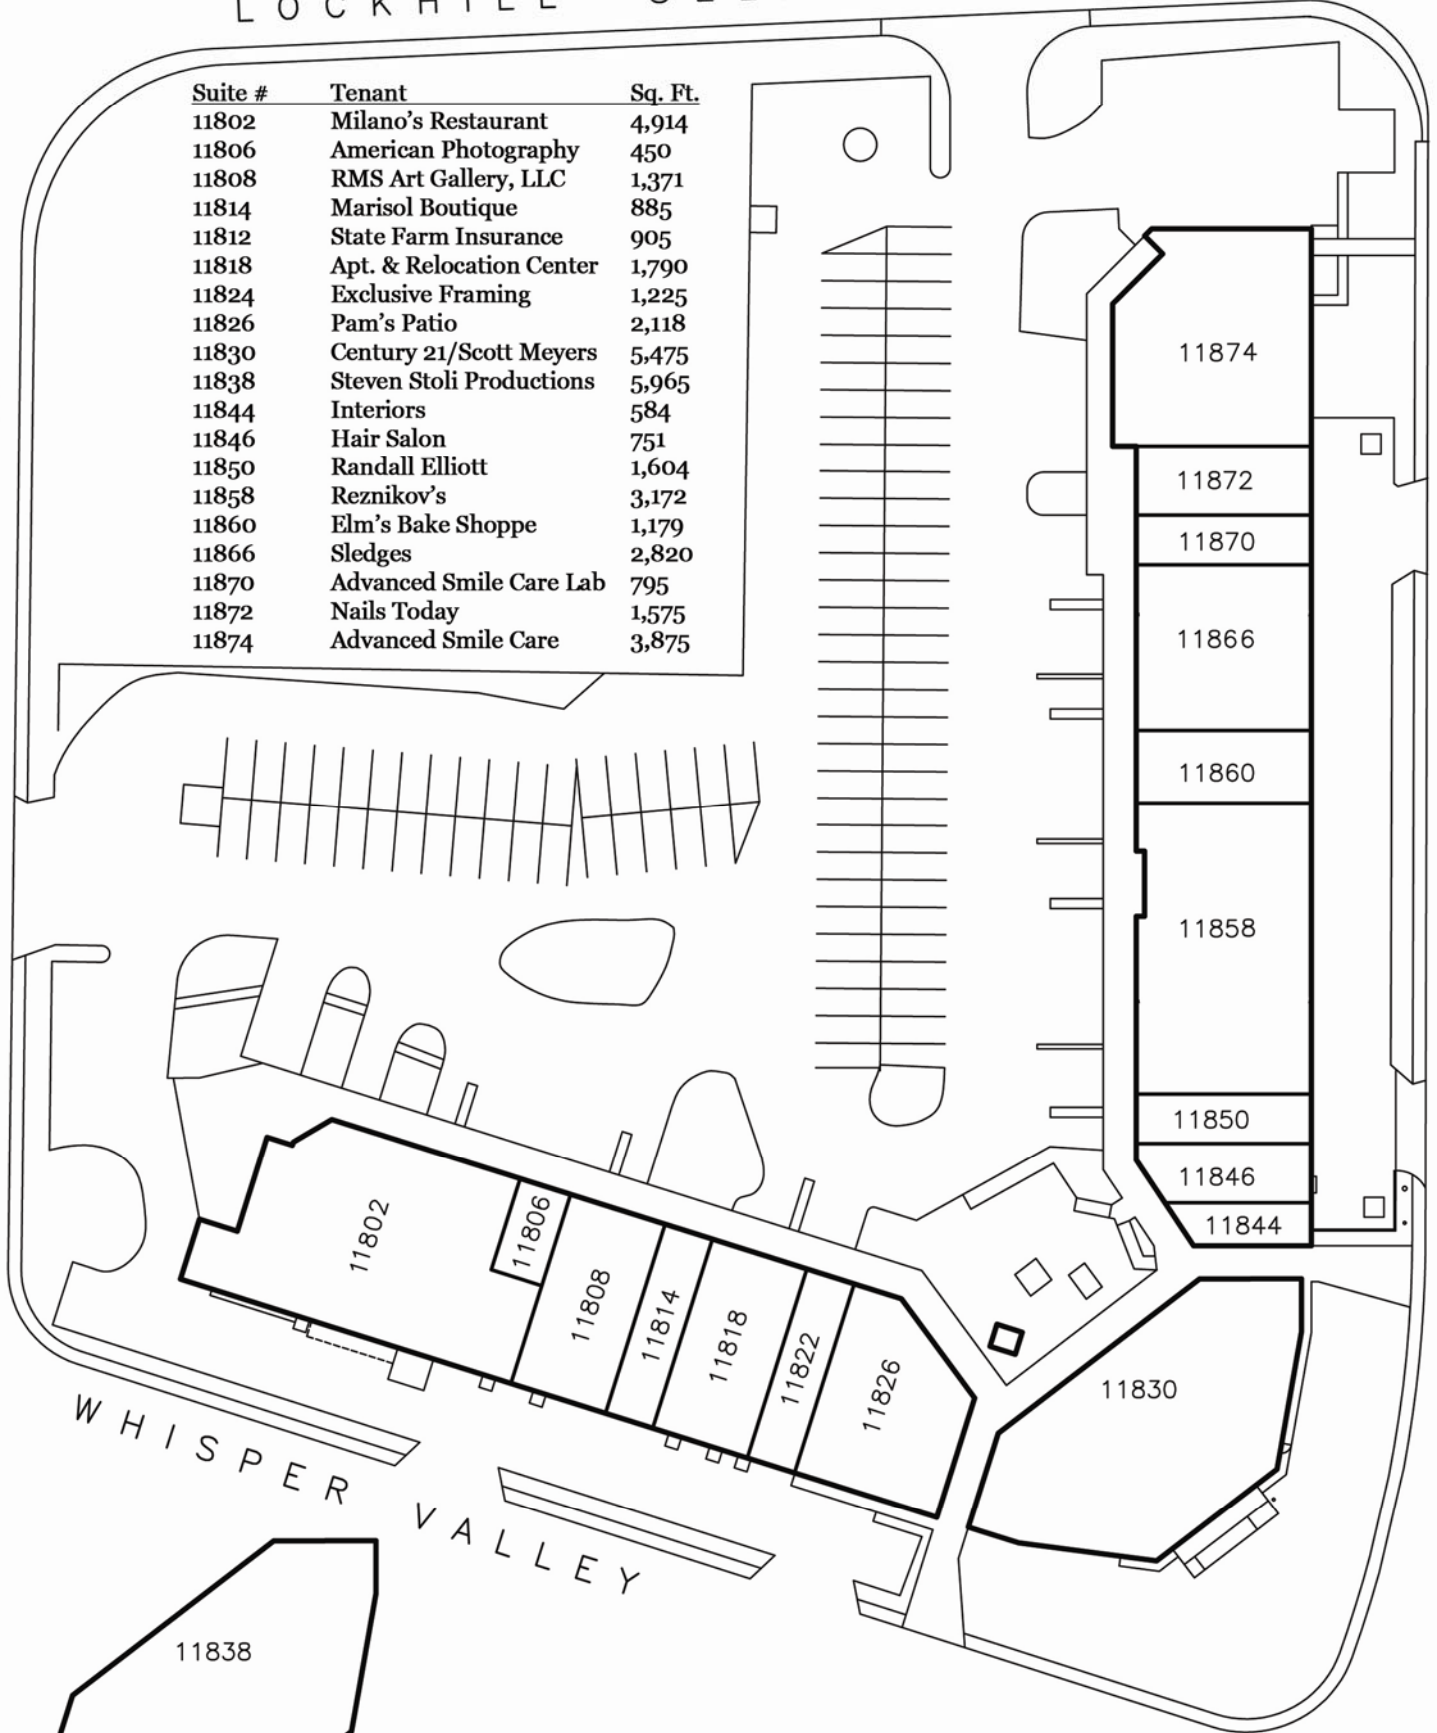

THE ELMS

11800 WURZBACH RD. SAN ANTONIO, TEXAS

LOCKHILL SELMA RD

WURZBACH ROAD

WHISPER QUILL

Suite #	Tenant	Sq. Ft.
11802	Milano's Restaurant	4,914
11806	American Photography	450
11808	RMS Art Gallery, LLC	1,371
11814	Marisol Boutique	885
11812	State Farm Insurance	905
11818	Apt. & Relocation Center	1,790
11824	Exclusive Framing	1,225
11826	Pam's Patio	2,118
11830	Century 21/Scott Meyers	5,475
11838	Steven Stoli Productions	5,965
11844	Interiors	584
11846	Hair Salon	751
11850	Randall Elliott	1,604
11858	Reznikov's	3,172
11860	Elm's Bake Shoppe	1,179
11866	Sledges	2,820
11870	Advanced Smile Care Lab	795
11872	Nails Today	1,575
11874	Advanced Smile Care	3,875

2nd FLOOR