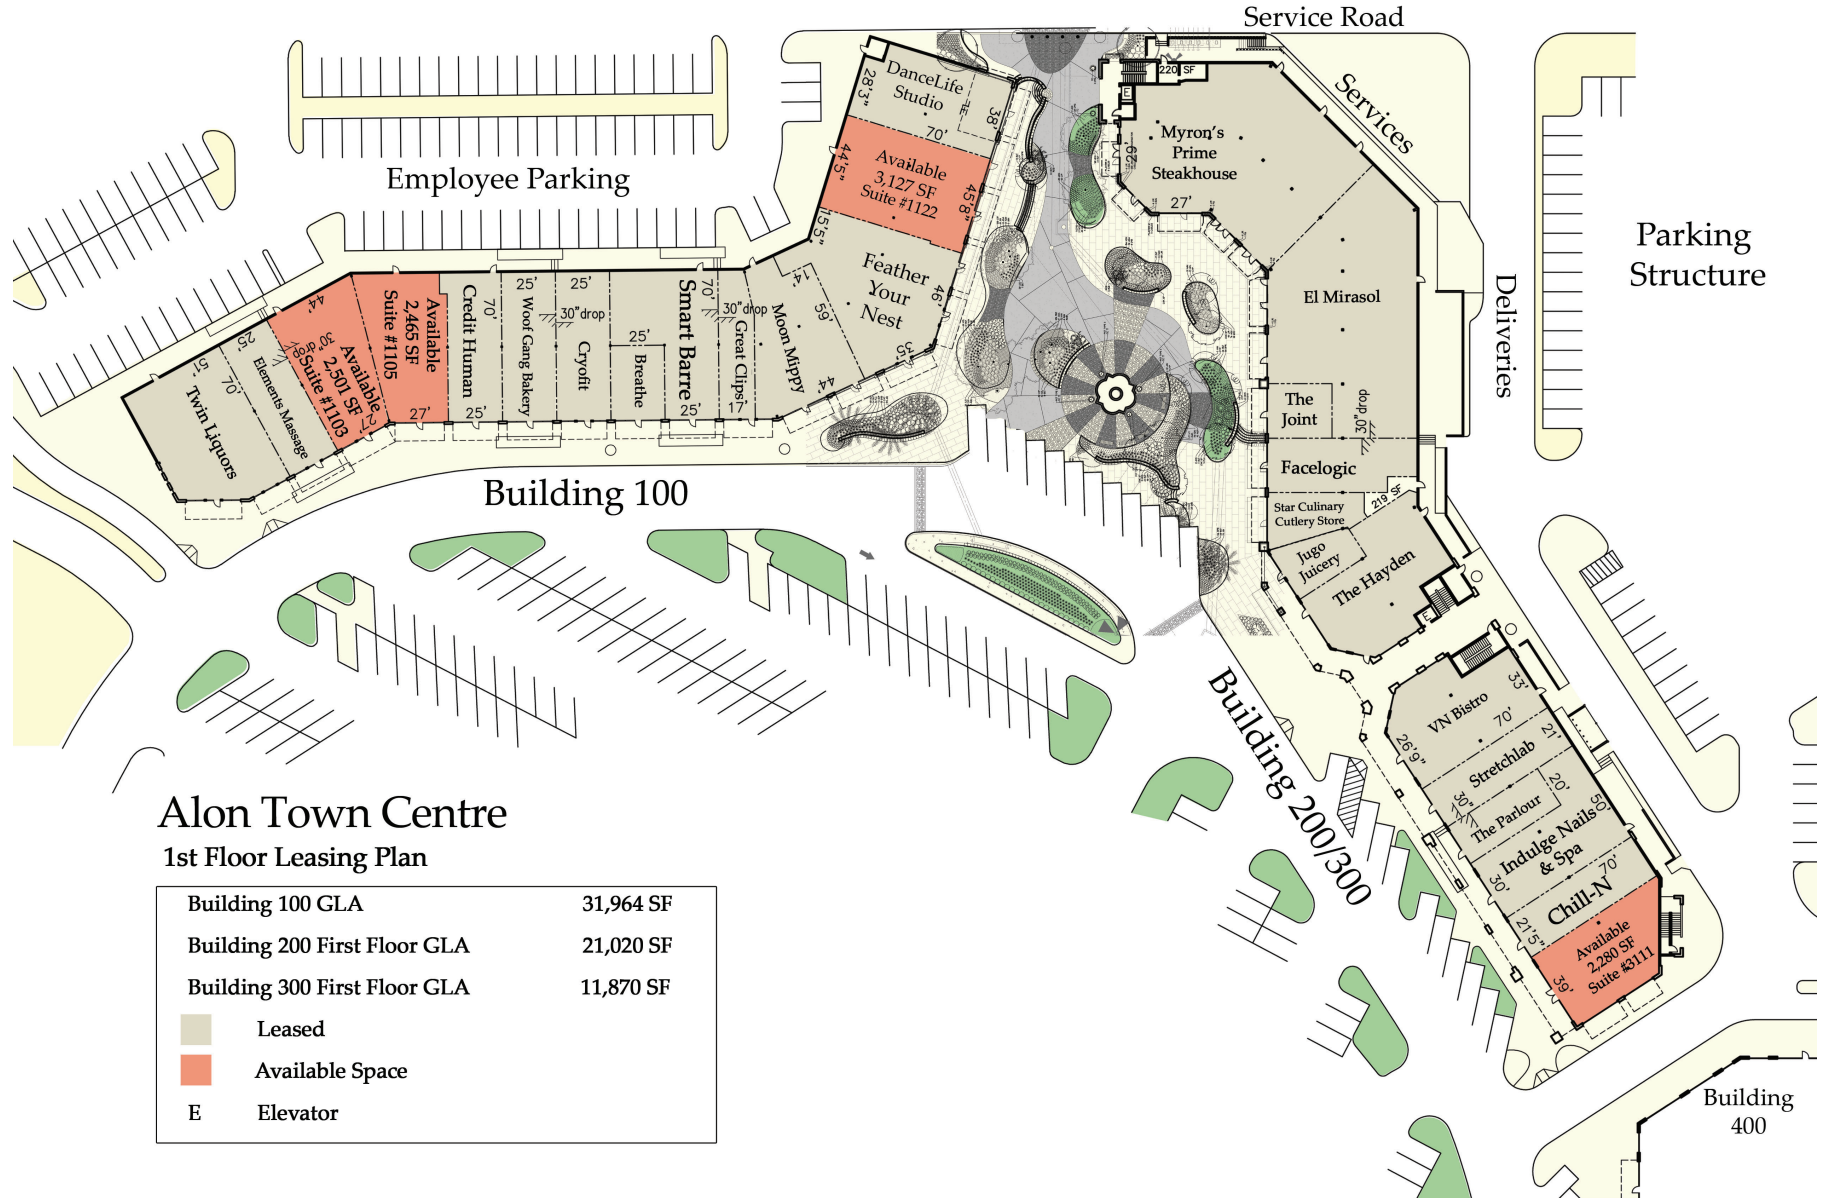

Alon Town Centre

1st Floor Retail Space

10003 NW Military Hwy, Suite #2205
San Antonio, TX 78231

t 210.593.0777
f 210.593.0780

www.fulcrumsa.com

fulcrum
DEVELOPMENT

Alon Town Centre

2nd Floor Office Space

Alon Town Centre 2nd Floor Leasing Plan

Building 200 Second Floor GLA	21,020 SF
Building 300 Second Floor GLA	11,870 SF
 Leased	
 Available Space	
 Elevator	