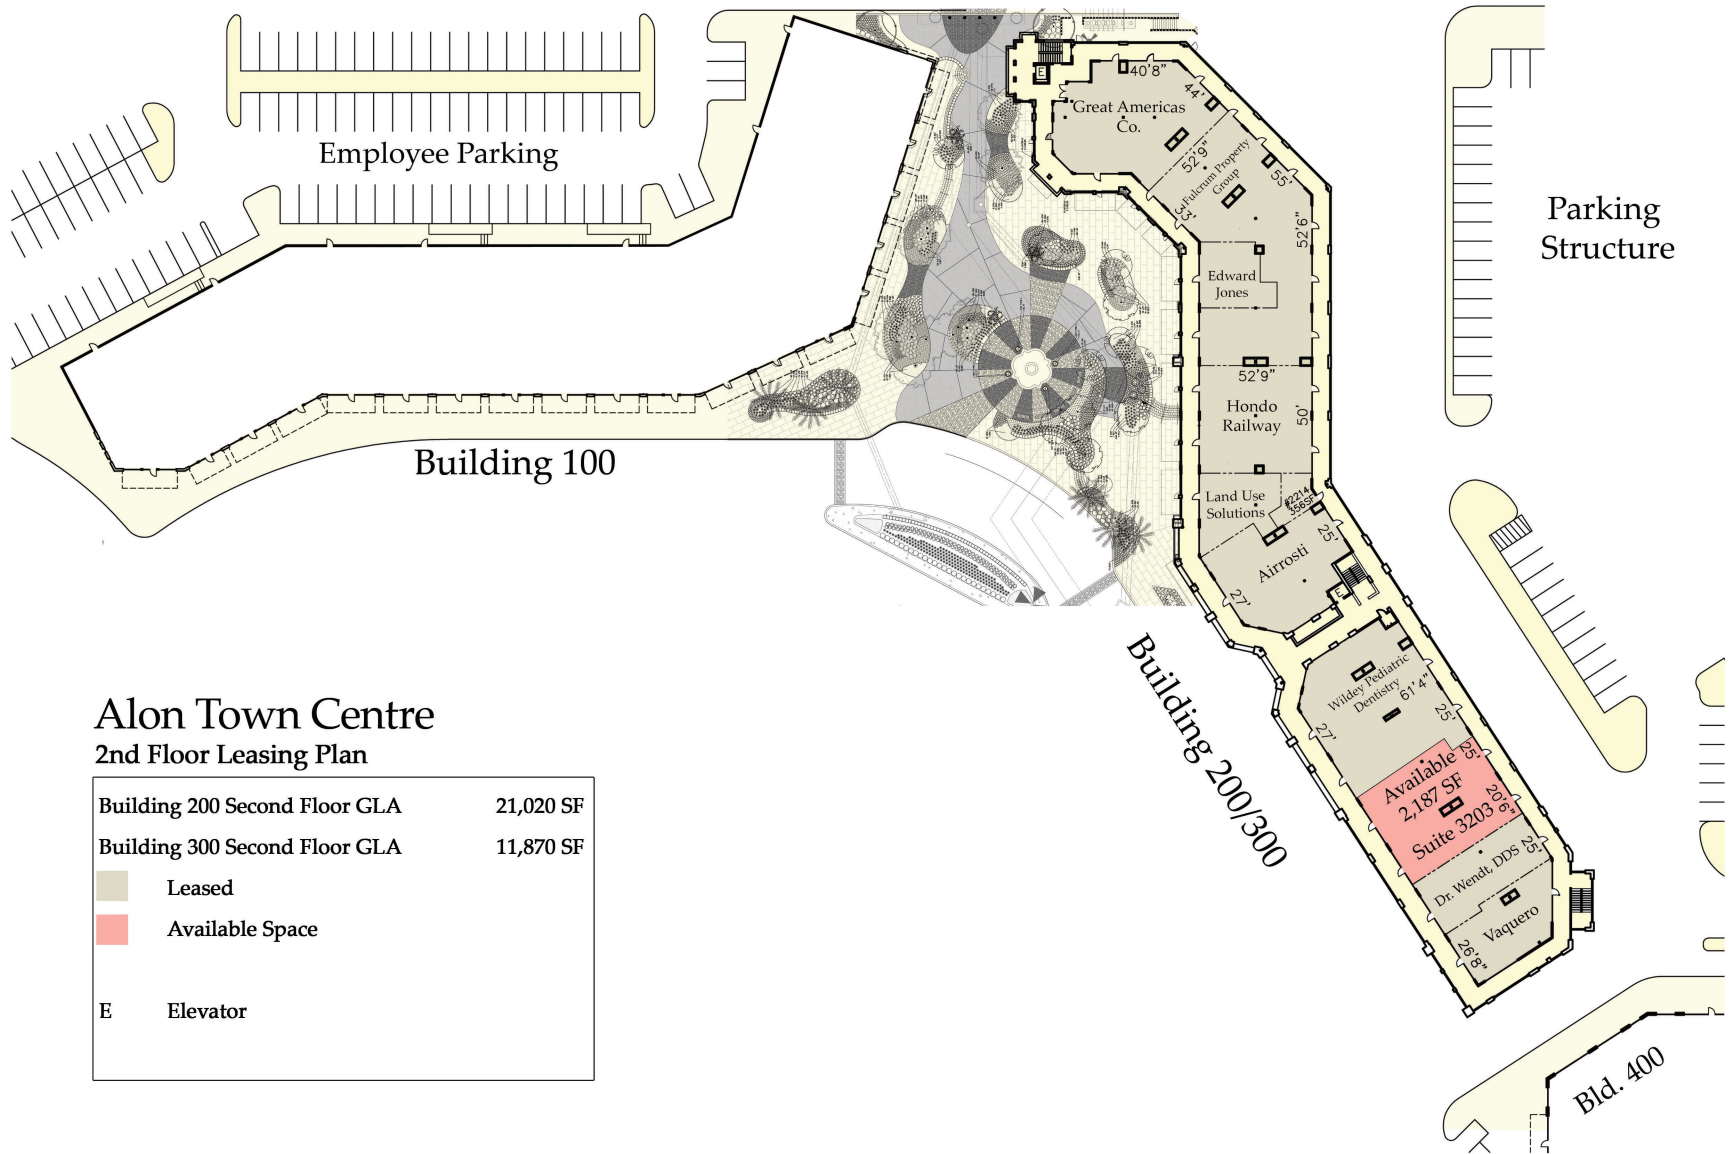

Alon Town Centre

1st Floor Retail Space

10003 NW Military Hwy, Suite #2205
San Antonio, TX 78231

t 210.593.0777
f 210.593.0780

www.fulcrumsa.com

fulcrum
DEVELOPMENT

Alon Town Centre

2nd Floor Office Space

Alon Town Centre 2nd Floor Leasing Plan

Building 200 Second Floor GLA	21,020 SF
Building 300 Second Floor GLA	11,870 SF
 Leased	
 Available Space	
 Elevator	