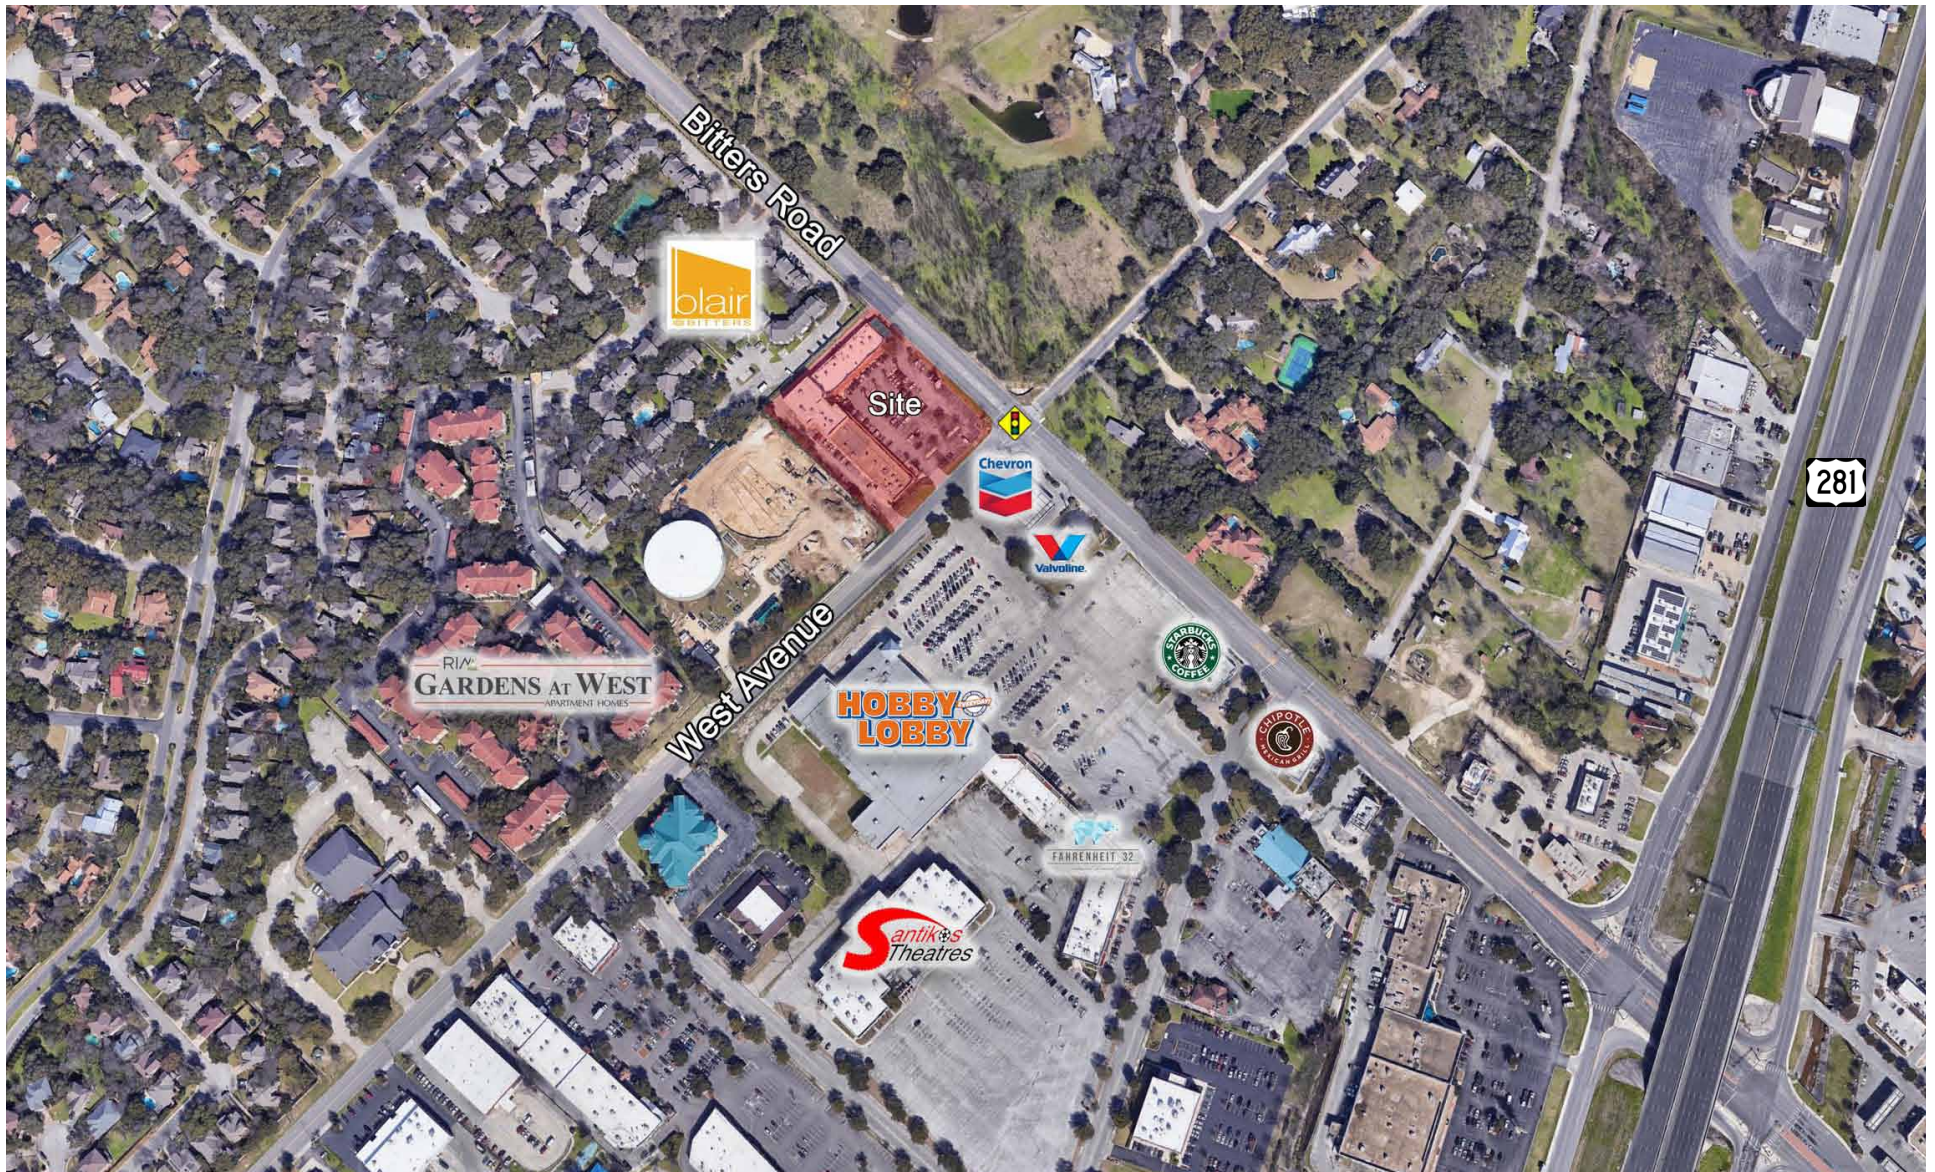

# Mercado at Camino Real Shopping Center

Location Aerial

10003 NW Military Hwy, Suite #2205  
San Antonio, TX 78231

t 210.593.0777  
f 210.593.0780

[www.fulcrumsa.com](http://www.fulcrumsa.com)

**fulcrum**  
DEVELOPMENT