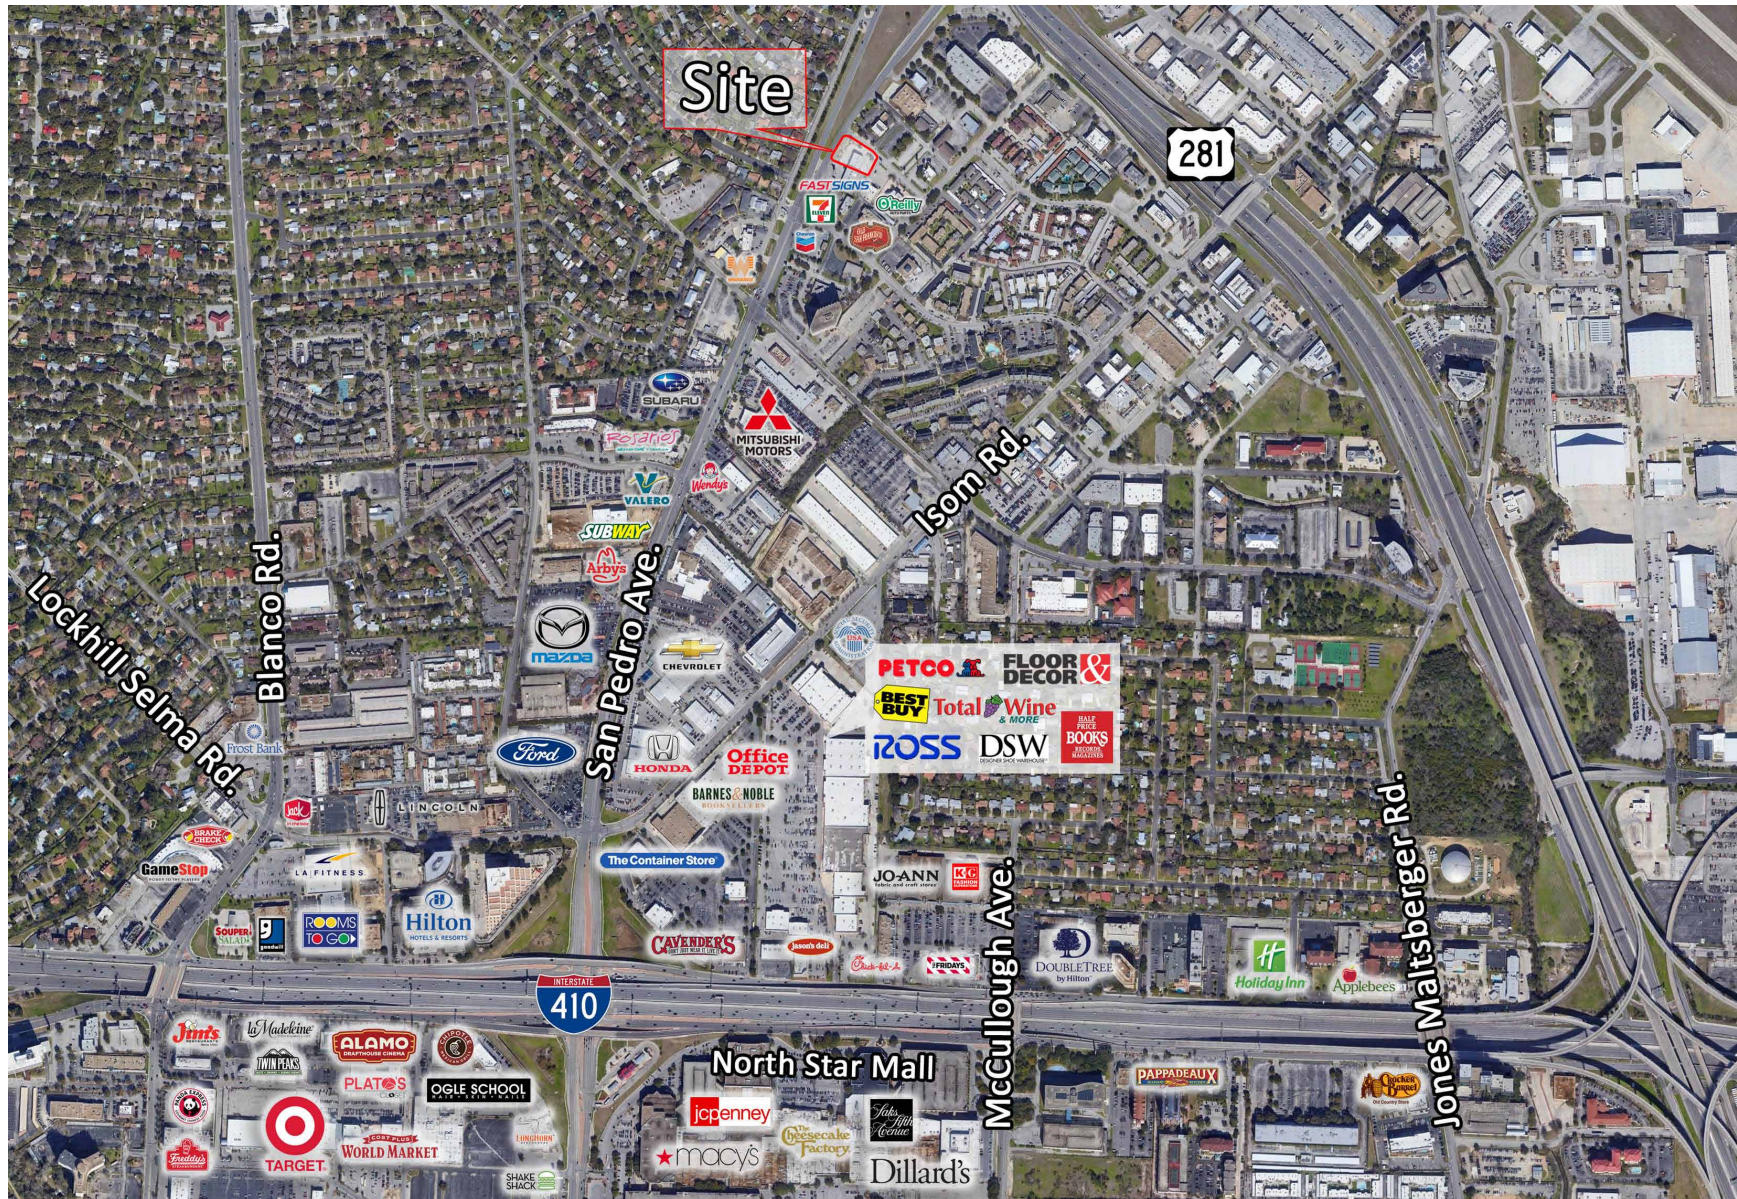

San Pedro Trail Center

Location Aerial

10003 NW Military Hwy, Suite #2205
San Antonio, TX 78231

t 210.593.0777
f 210.593.0780

www.fulcrumsa.com

Bryan Parman
210.844.4575
bryan@fulcrumsa.com

fulcrum
PROPERTY GROUP INC