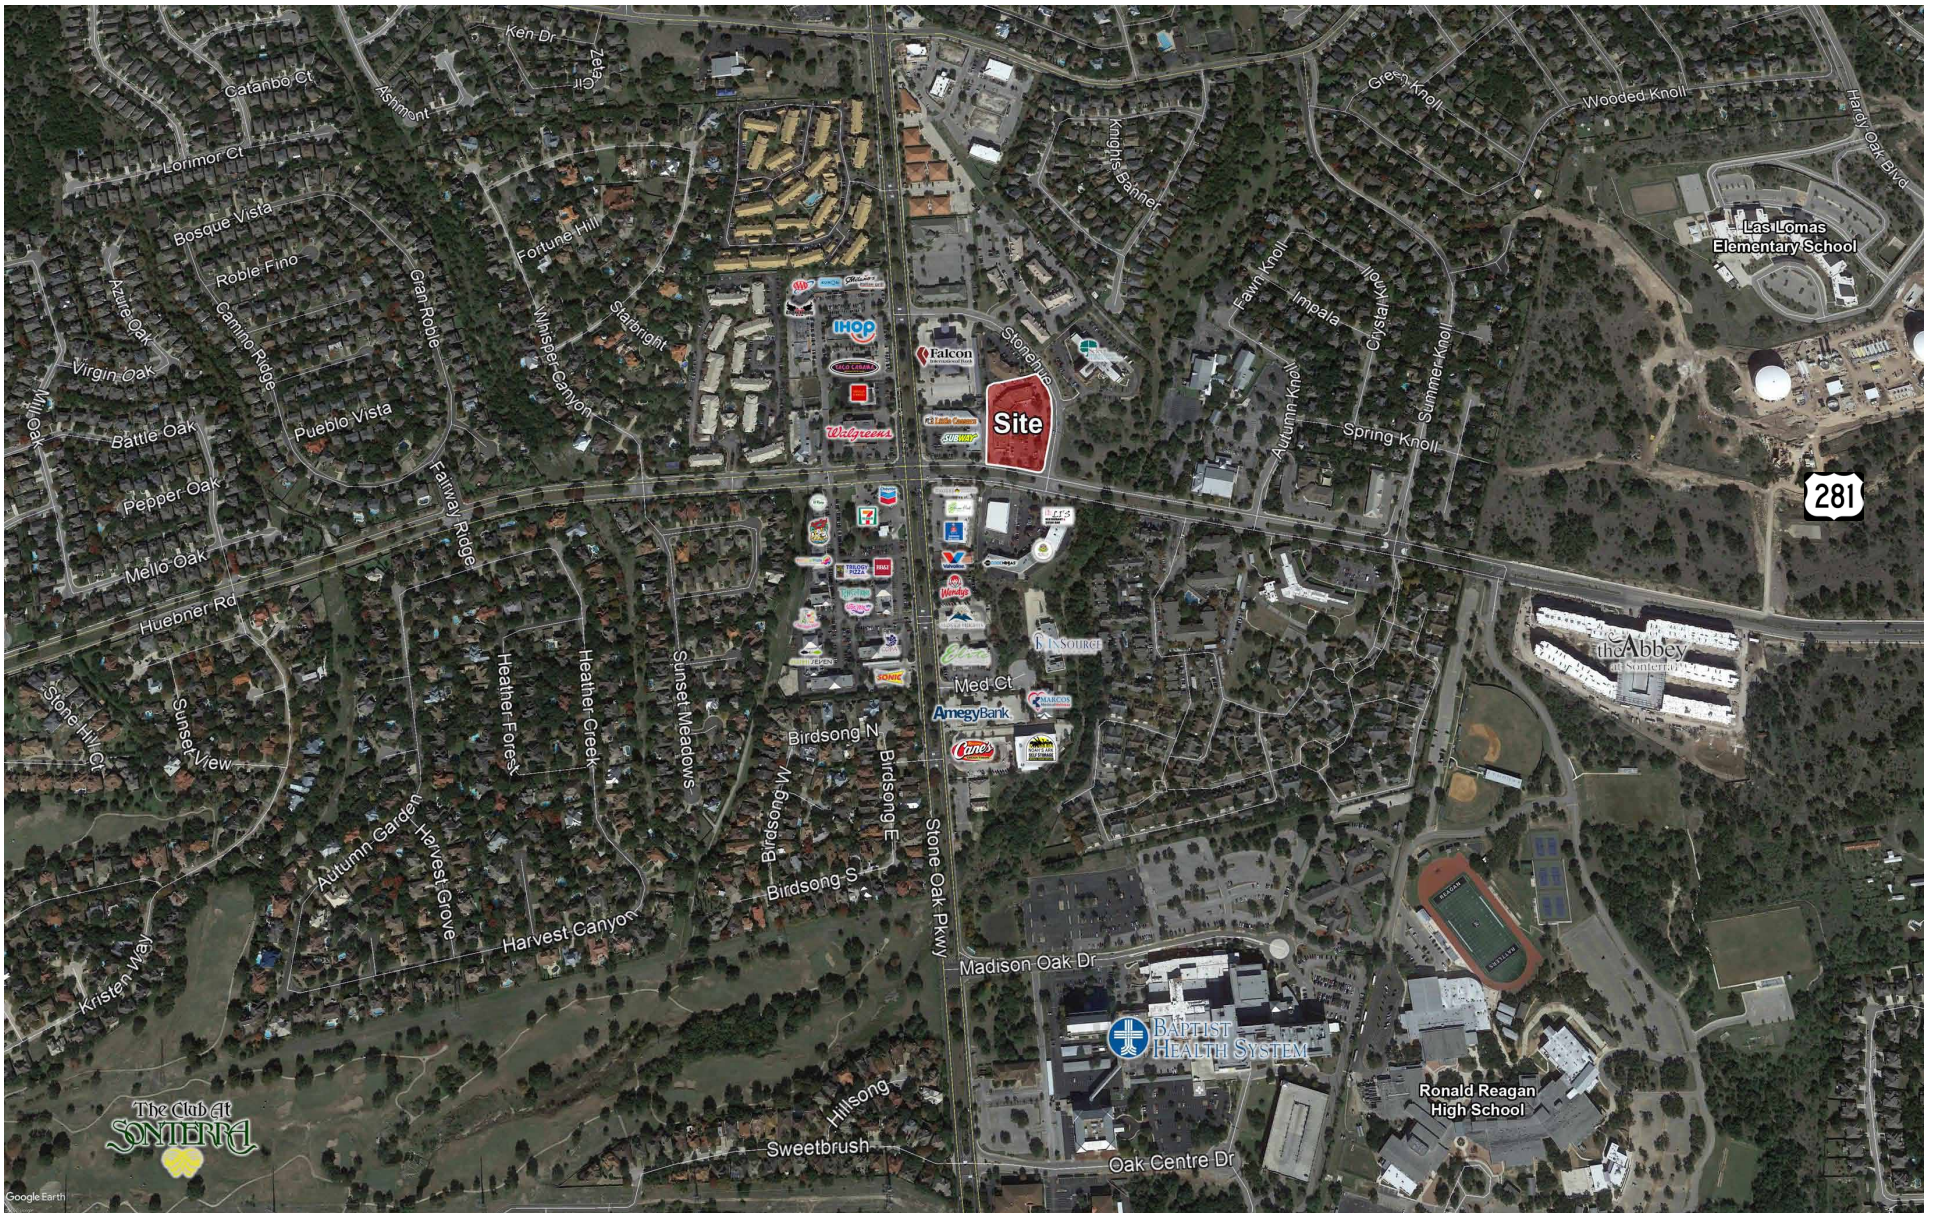

Stonehue Shopping Center

Location Aerial

10003 NW Military Hwy, Suite #2205
San Antonio, TX 78231

t 210.593.0777
f 210.593.0780

www.fulcrumsa.com

Marcus Shaffer
210.317.5563
marcus@fulcrumsa.com

fulcrum
PROPERTY GROUP INC