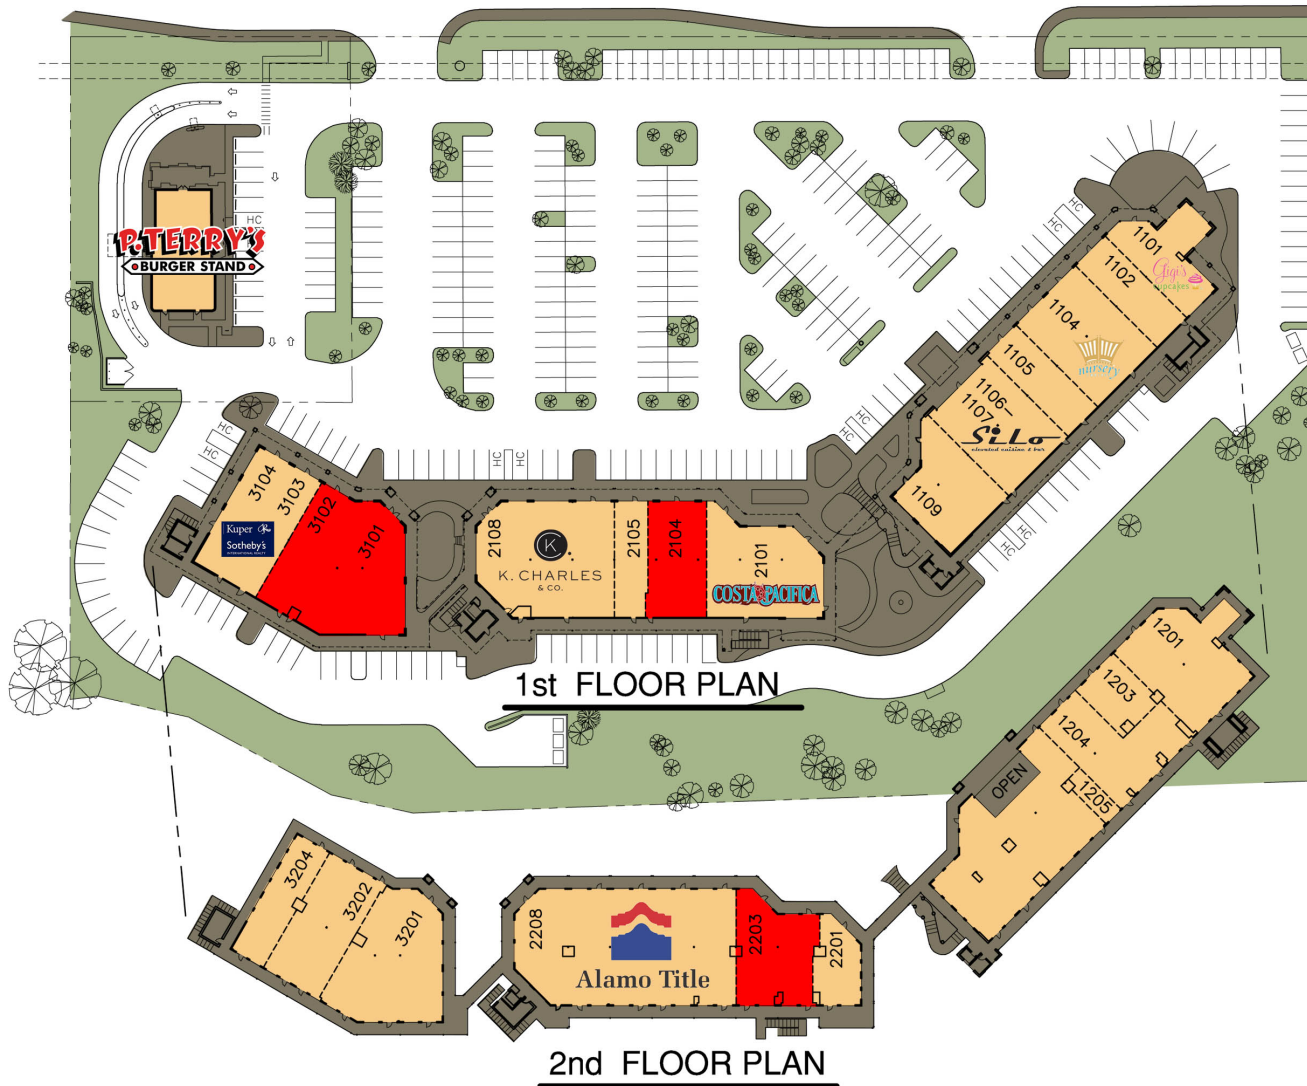

# Ventura Plaza

434 North Loop 1604 West, San Antonio, TX 78232

### Building A

1101	GiGi's Cupcakes	2,312 SF
1102	Dorothy's Dance Shop	1,794 SF
1104	Nursery Couture	3,456 SF
1105	Elizabeth's Boutique	1,750 SF
1106-7	Silo Restaurant	3,405 SF
1109	Britton's Bicycle Shop	2,800 SF
1201-2	K. Charles & Co.	3,567 SF
1203	Allstate Insurance	1,274 SF
1204	Extreme Escape	3,000 SF
1205	Vacant	500 SF
1206-9	Silo Restaurant	5,762 SF

### Building B

2101	Costa Pacifica	3,864 SF
2104	Available	2,476 SF
2105	Pureline Nutrition	1,400 SF
2107-8	K. Charles & Co.	5,354 SF
2201	Wiegand Law Firm	1,276 SF
2202-3	Available	2,780 SF
2204-8	Alamo Title	8,917 SF

### Building C

3101-2	Available	5,627 SF
3103-4	Kuper Sotheby's Realty	3,493 SF
3201	TLC Laser Eye Center	4,315 SF
3202	Alamo Title	3,032 SF
3204	College Promoters of Texas	1,800 SF

10003 NW Military Hwy, Suite #2205  
San Antonio, TX 78231